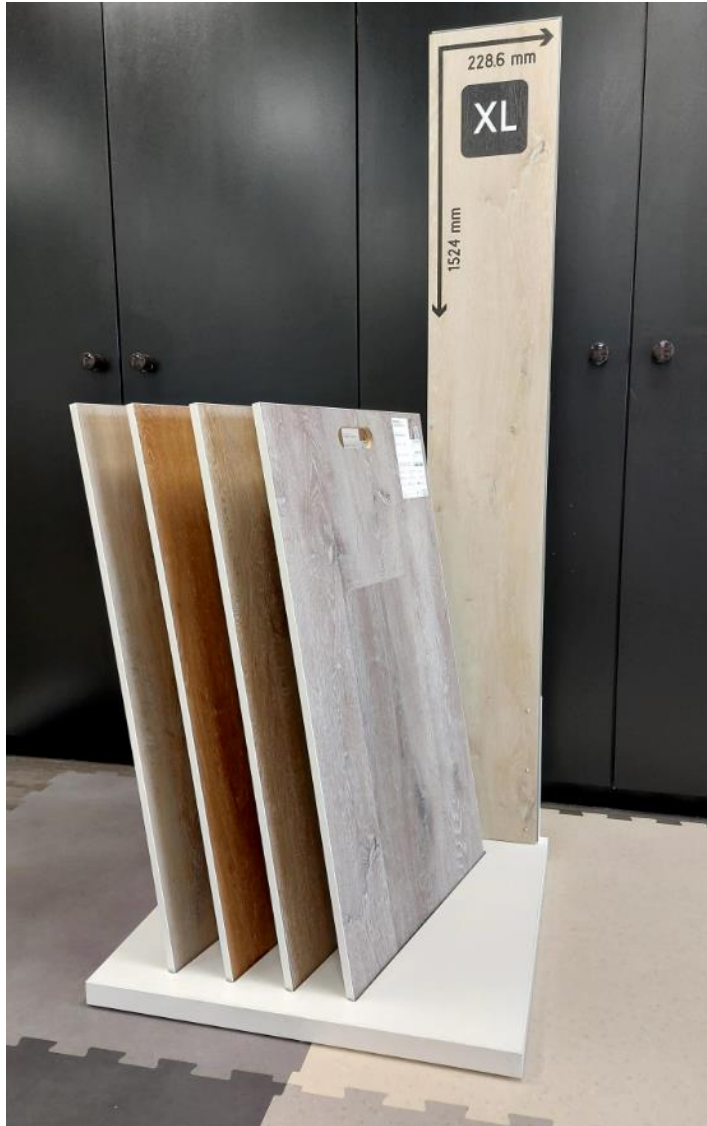

ONE
FLOR
EUROPE

THE **EVERYDAY** FLOORING

POS catalogue

March 2024

Oneflor display stands

B-Display Home30

B-display 14-positions (Home30)

- **Empty Hardware = DI-B-HARDWARE-14P**
 - Dimensions: height 38 x width 1100 x depth 660 mm
 - Loading capacity 14 sample boards
- **Sample Boards = DI-SB-V-HOME30**
 - HOME30 = **14 boards** (30 colors + 5HB)
 - 500*900mm
 - With handle and white borders

B-Display

Rigid-Classic 30 XL

B-display 4-positions (RIGID-CLASSIC 30 XL)

- ✓ RIGID-CLASSIC 30 XL = 8 colors / 4 boards
- ✓ 2-in-1 collection (dryback, rigid acoustic click) → 16 SKU
- ✓ Article number: **DI-B-RC30XL-4P**
- ✓ Display dimensions: W 660 x H 1530 x D 630 mm
- ✓ Sample boards dimensions: 500 x 900 mm
- ✓ One original plank at the back of the stand to show the real LVT format

B-Display Workshop55

B-display 14-positions (Workshop55)

- **Empty Hardware = DI-B-HARDWARE-14P**
 - Dimensions: height 38 x width 1100 x depth 660 mm
 - Loading capacity 14 sample boards
- **Sample Boards = DI-SB-V-WORKSHOP55**
 - WORKSHOP55 = **14 boards** (30 colors + 5HB + 5CH)
 - 500*900mm
 - With handle and white borders

F-Display

Workshop55

WORKSHOP55 F-display

Stock still available.
Won't be reproduced once
stock gone.

- ✓ Side facing toast rack displays
- ✓ **Workshop55 Concept** = 30 colors + 5HB + 5CH / 14 boards
- ✓ 2-in-1 collection (dryback, rigid acoustic click) → 70 SKU
- ✓ Article number: **DI-F-WORKSHOP55**
- ✓ Display dimensions: W 1000 x H 1540 x D 692 mm
- ✓ Sample boards dimensions: 500 x 900 mm