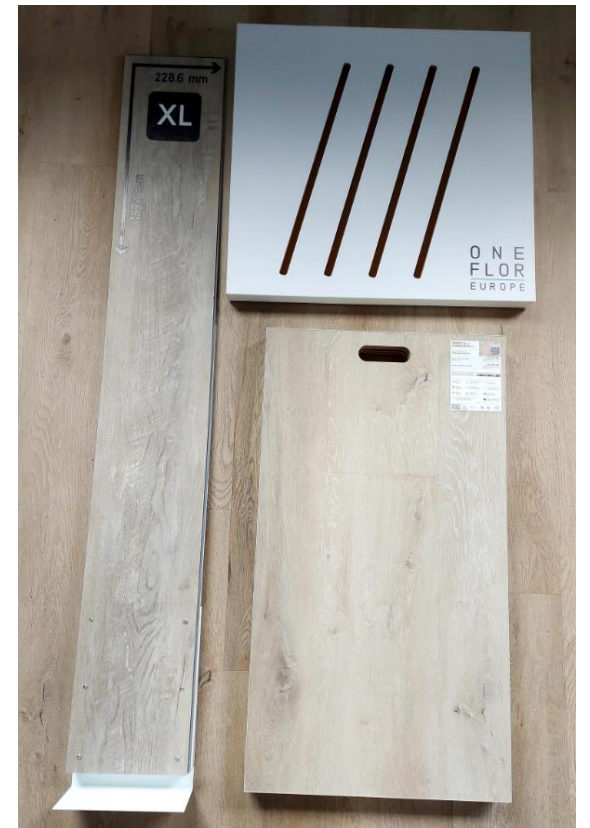

ONE
FLOR
EUROPE

THE **EVERYDAY** FLOORING

POS catalogue

March 2024

Oneflor display stands

B-Display Home30

B-display 14-positions (Home30)

- **Empty Hardware = DI-B-HARDWARE-14P**
 - Dimensions: height 38 x width 1100 x depth 660 mm
 - Loading capacity 14 sample boards
- **Sample Boards = DI-SB-V-HOME30**
 - HOME30 = **14 boards** (30 colors + 5HB)
 - 500*900mm
 - With handle and white borders

B-Display Workshop55

B-display 14-positions (Workshop55)

- **Empty Hardware = DI-B-HARDWARE-14P**
 - Dimensions: height 38 x width 1100 x depth 660 mm
 - Loading capacity 14 sample boards
- **Sample Boards = DI-SB-V-WORKSHOP55**
 - WORKSHOP55 = **14 boards** (30 colors + 5HB + 5CH)
 - 500*900mm
 - With handle and white borders

F-Display

Workshop55

WORKSHOP55 F-display

Stock still available.
Won't be reproduced once
stock gone.

- ✓ Side facing toast rack displays
- ✓ **Workshop55 Concept** = 30 colors + 5HB + 5CH / 14 boards
- ✓ 2-in-1 collection (dryback, rigid acoustic click) → 70 SKU
- ✓ Article number: **DI-F-WORKSHOP55**
- ✓ Display dimensions: W 1000 x H 1540 x D 692 mm
- ✓ Sample boards dimensions: 500 x 900 mm

B-Display

Rigid-Classic 55 XL

B-display 4-positions (RIGID-CLASSIC 55 XL)

- ✓ RIGID-CLASSIC 55 XL = 8 colors / 4 boards
- ✓ 2-in-1 collection (dryback, rigid acoustic click) → 16 SKU
- ✓ Article number: **DI-B-RC55XL-4P**
- ✓ Display dimensions: W 660 x H 1530 x D 630 mm
- ✓ Sample boards dimensions: 500 x 900 mm
- ✓ One original plank at the back of the stand to show the real LVT format